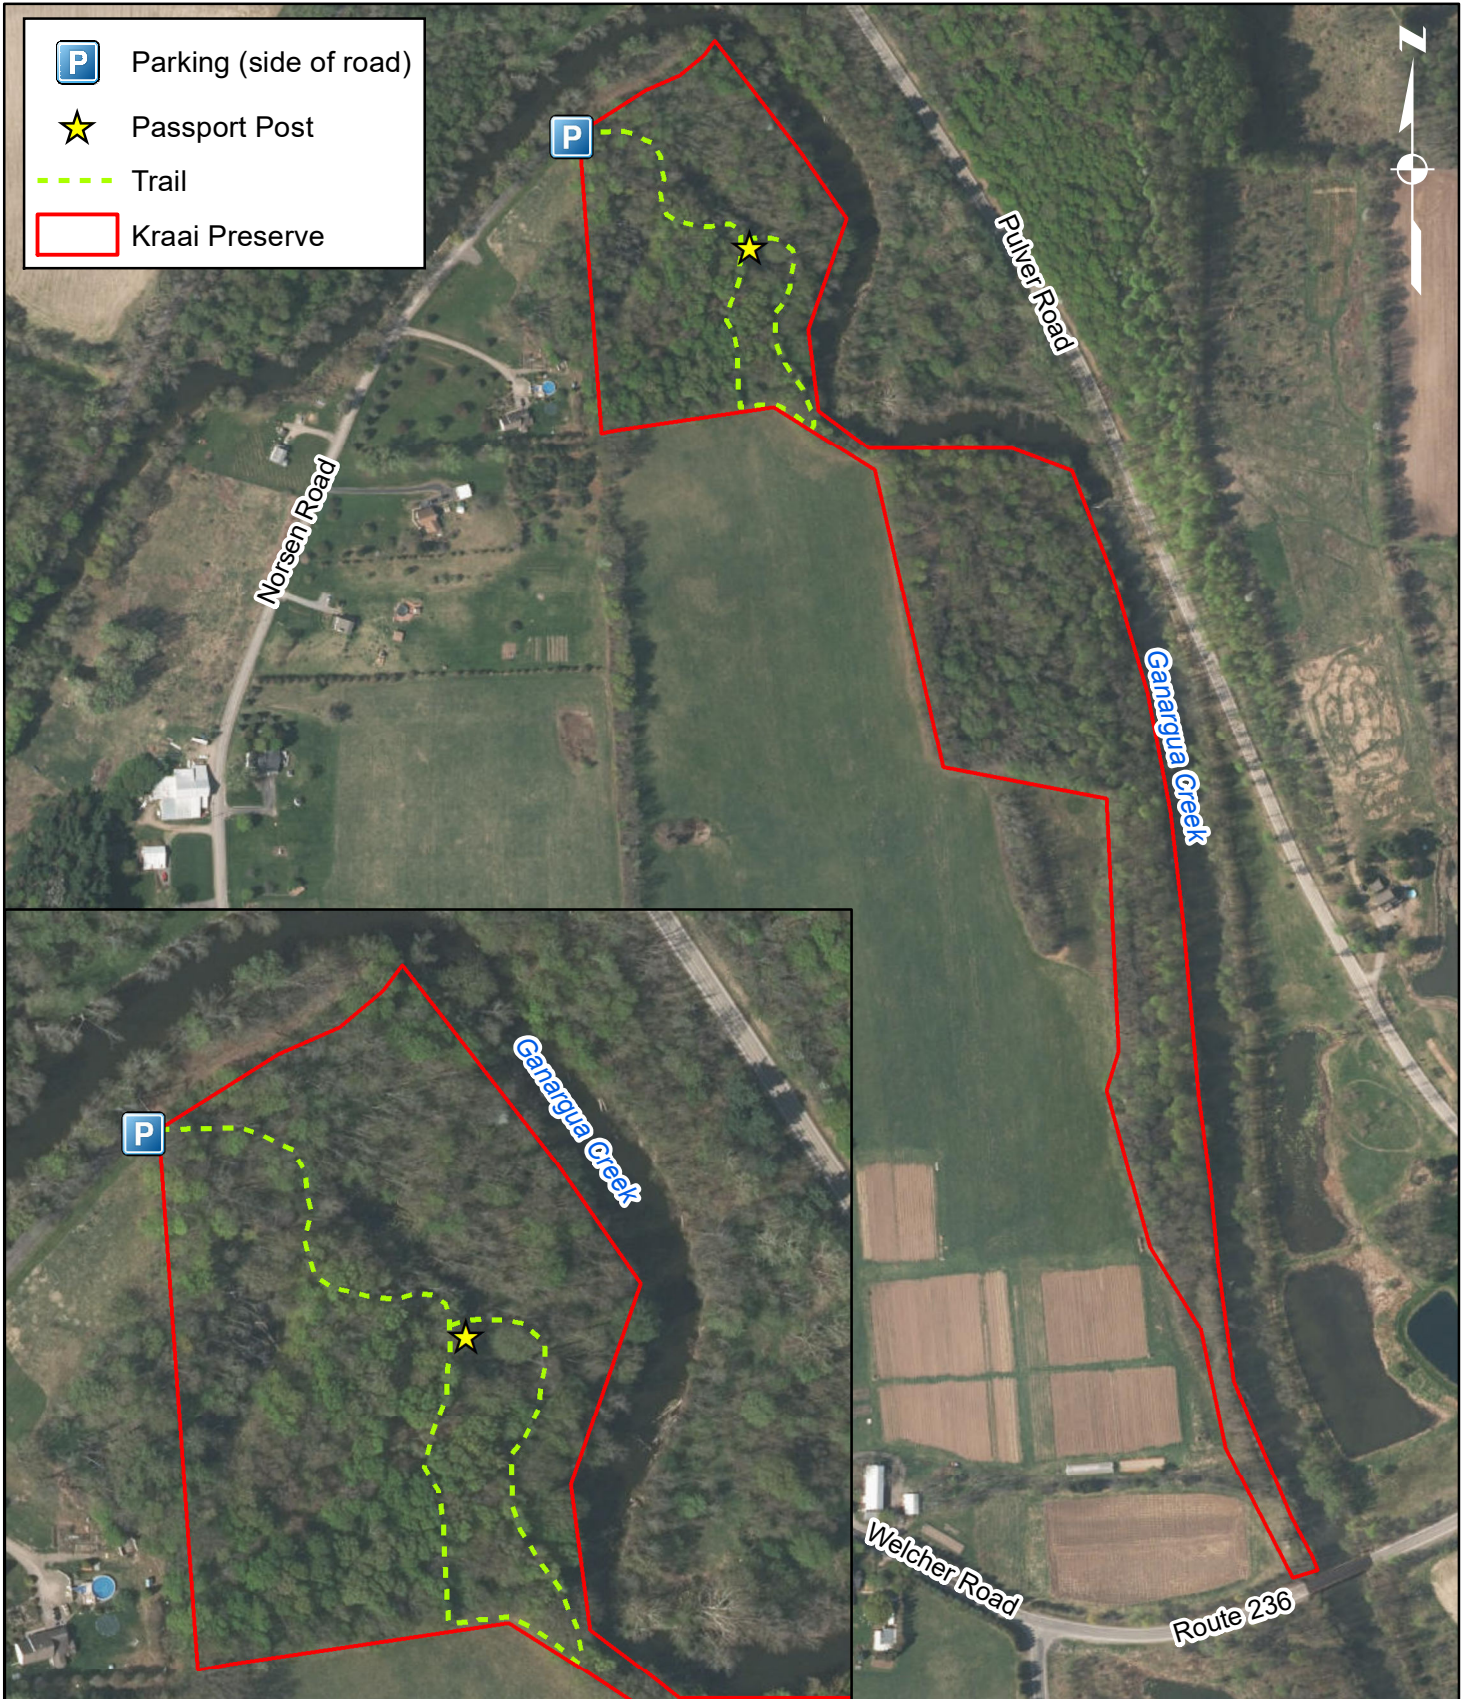

Kraai Preserve

Arcadia, NY - 20 Acres

***Please stay on Preserve trail
and respect neighboring lands**

0 125 250 500 750 Feet