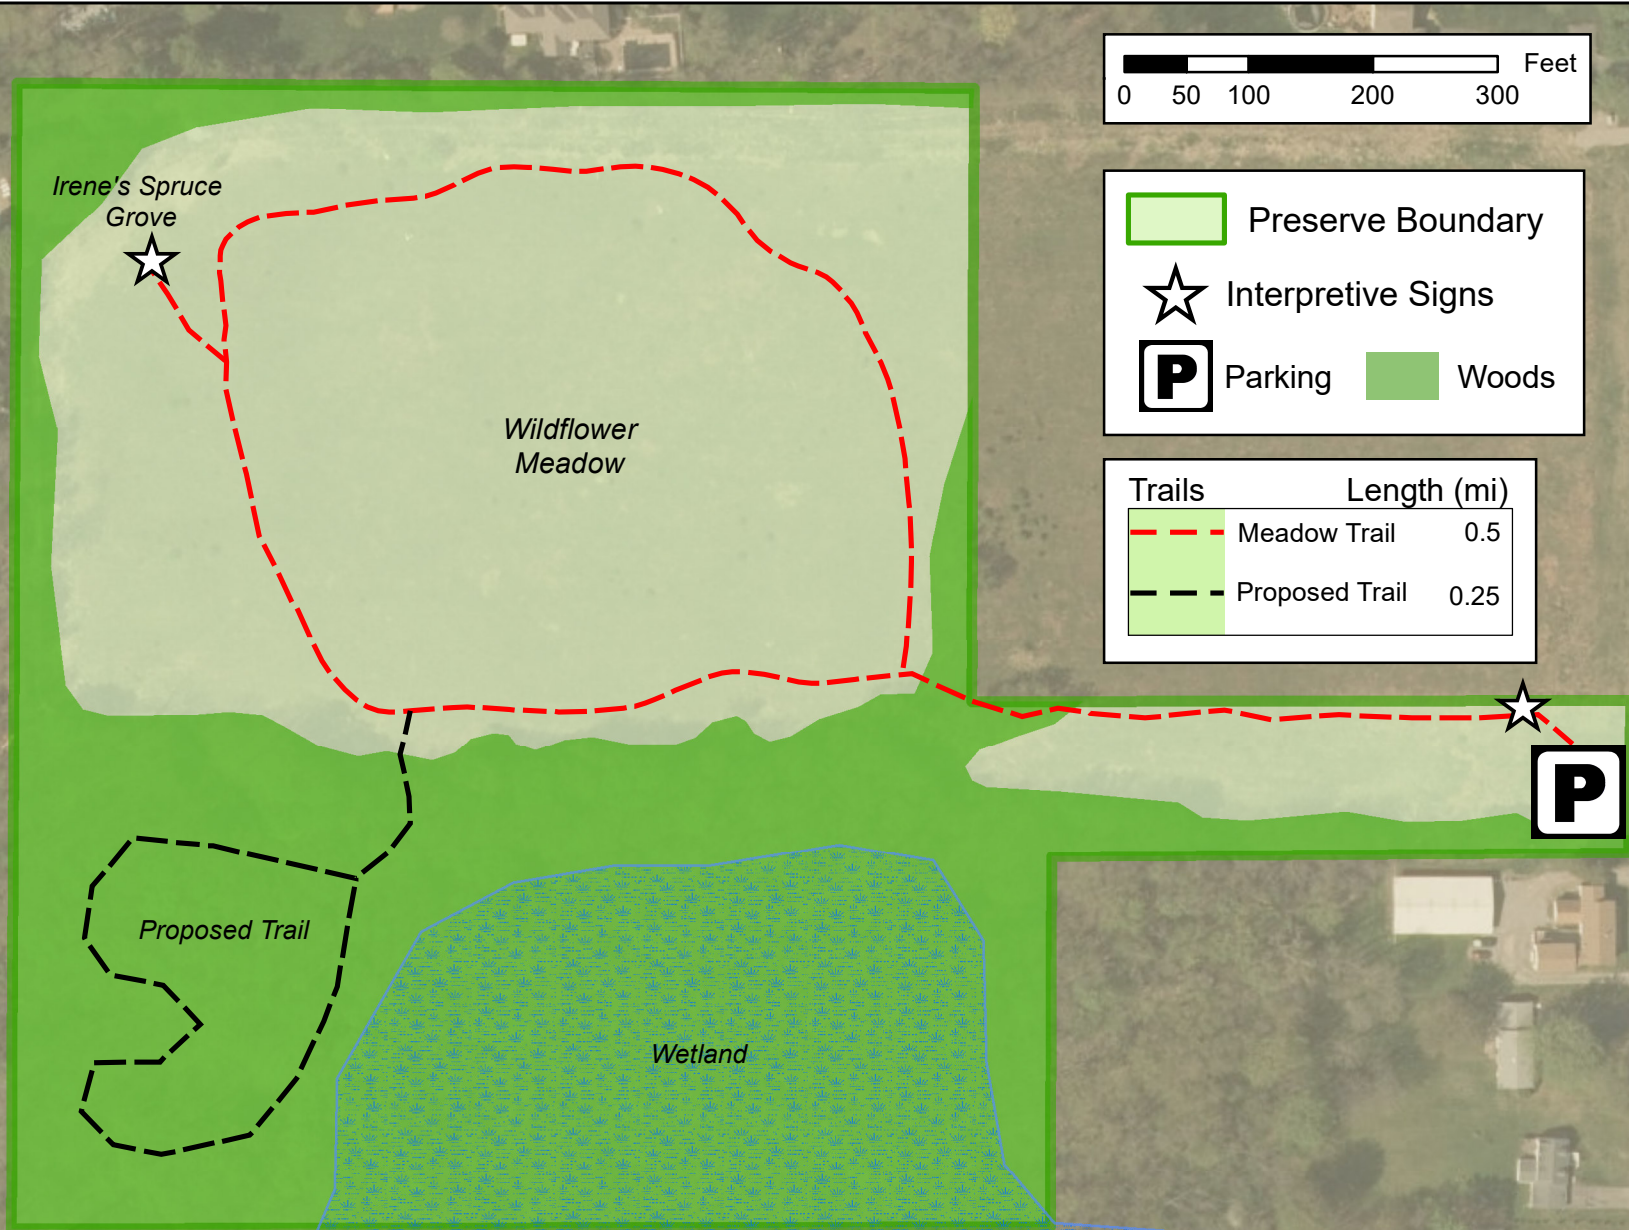

GENESEE
LAND TRUST

IRENE GOSSIN NATURE PRESERVE

18 Acres | 1651 Five Mile Line Road, Penfield, NY

46 Prince Street, Suite LL005

Rochester, NY 14607

(585) 256 - 2130

www.geneseeandtrust.org

- Preserve Boundary
- Interpretive Signs
- Parking Woods

Trails	Length (mi)
Meadow Trail	0.5
Proposed Trail	0.25

Five Mile Line Road