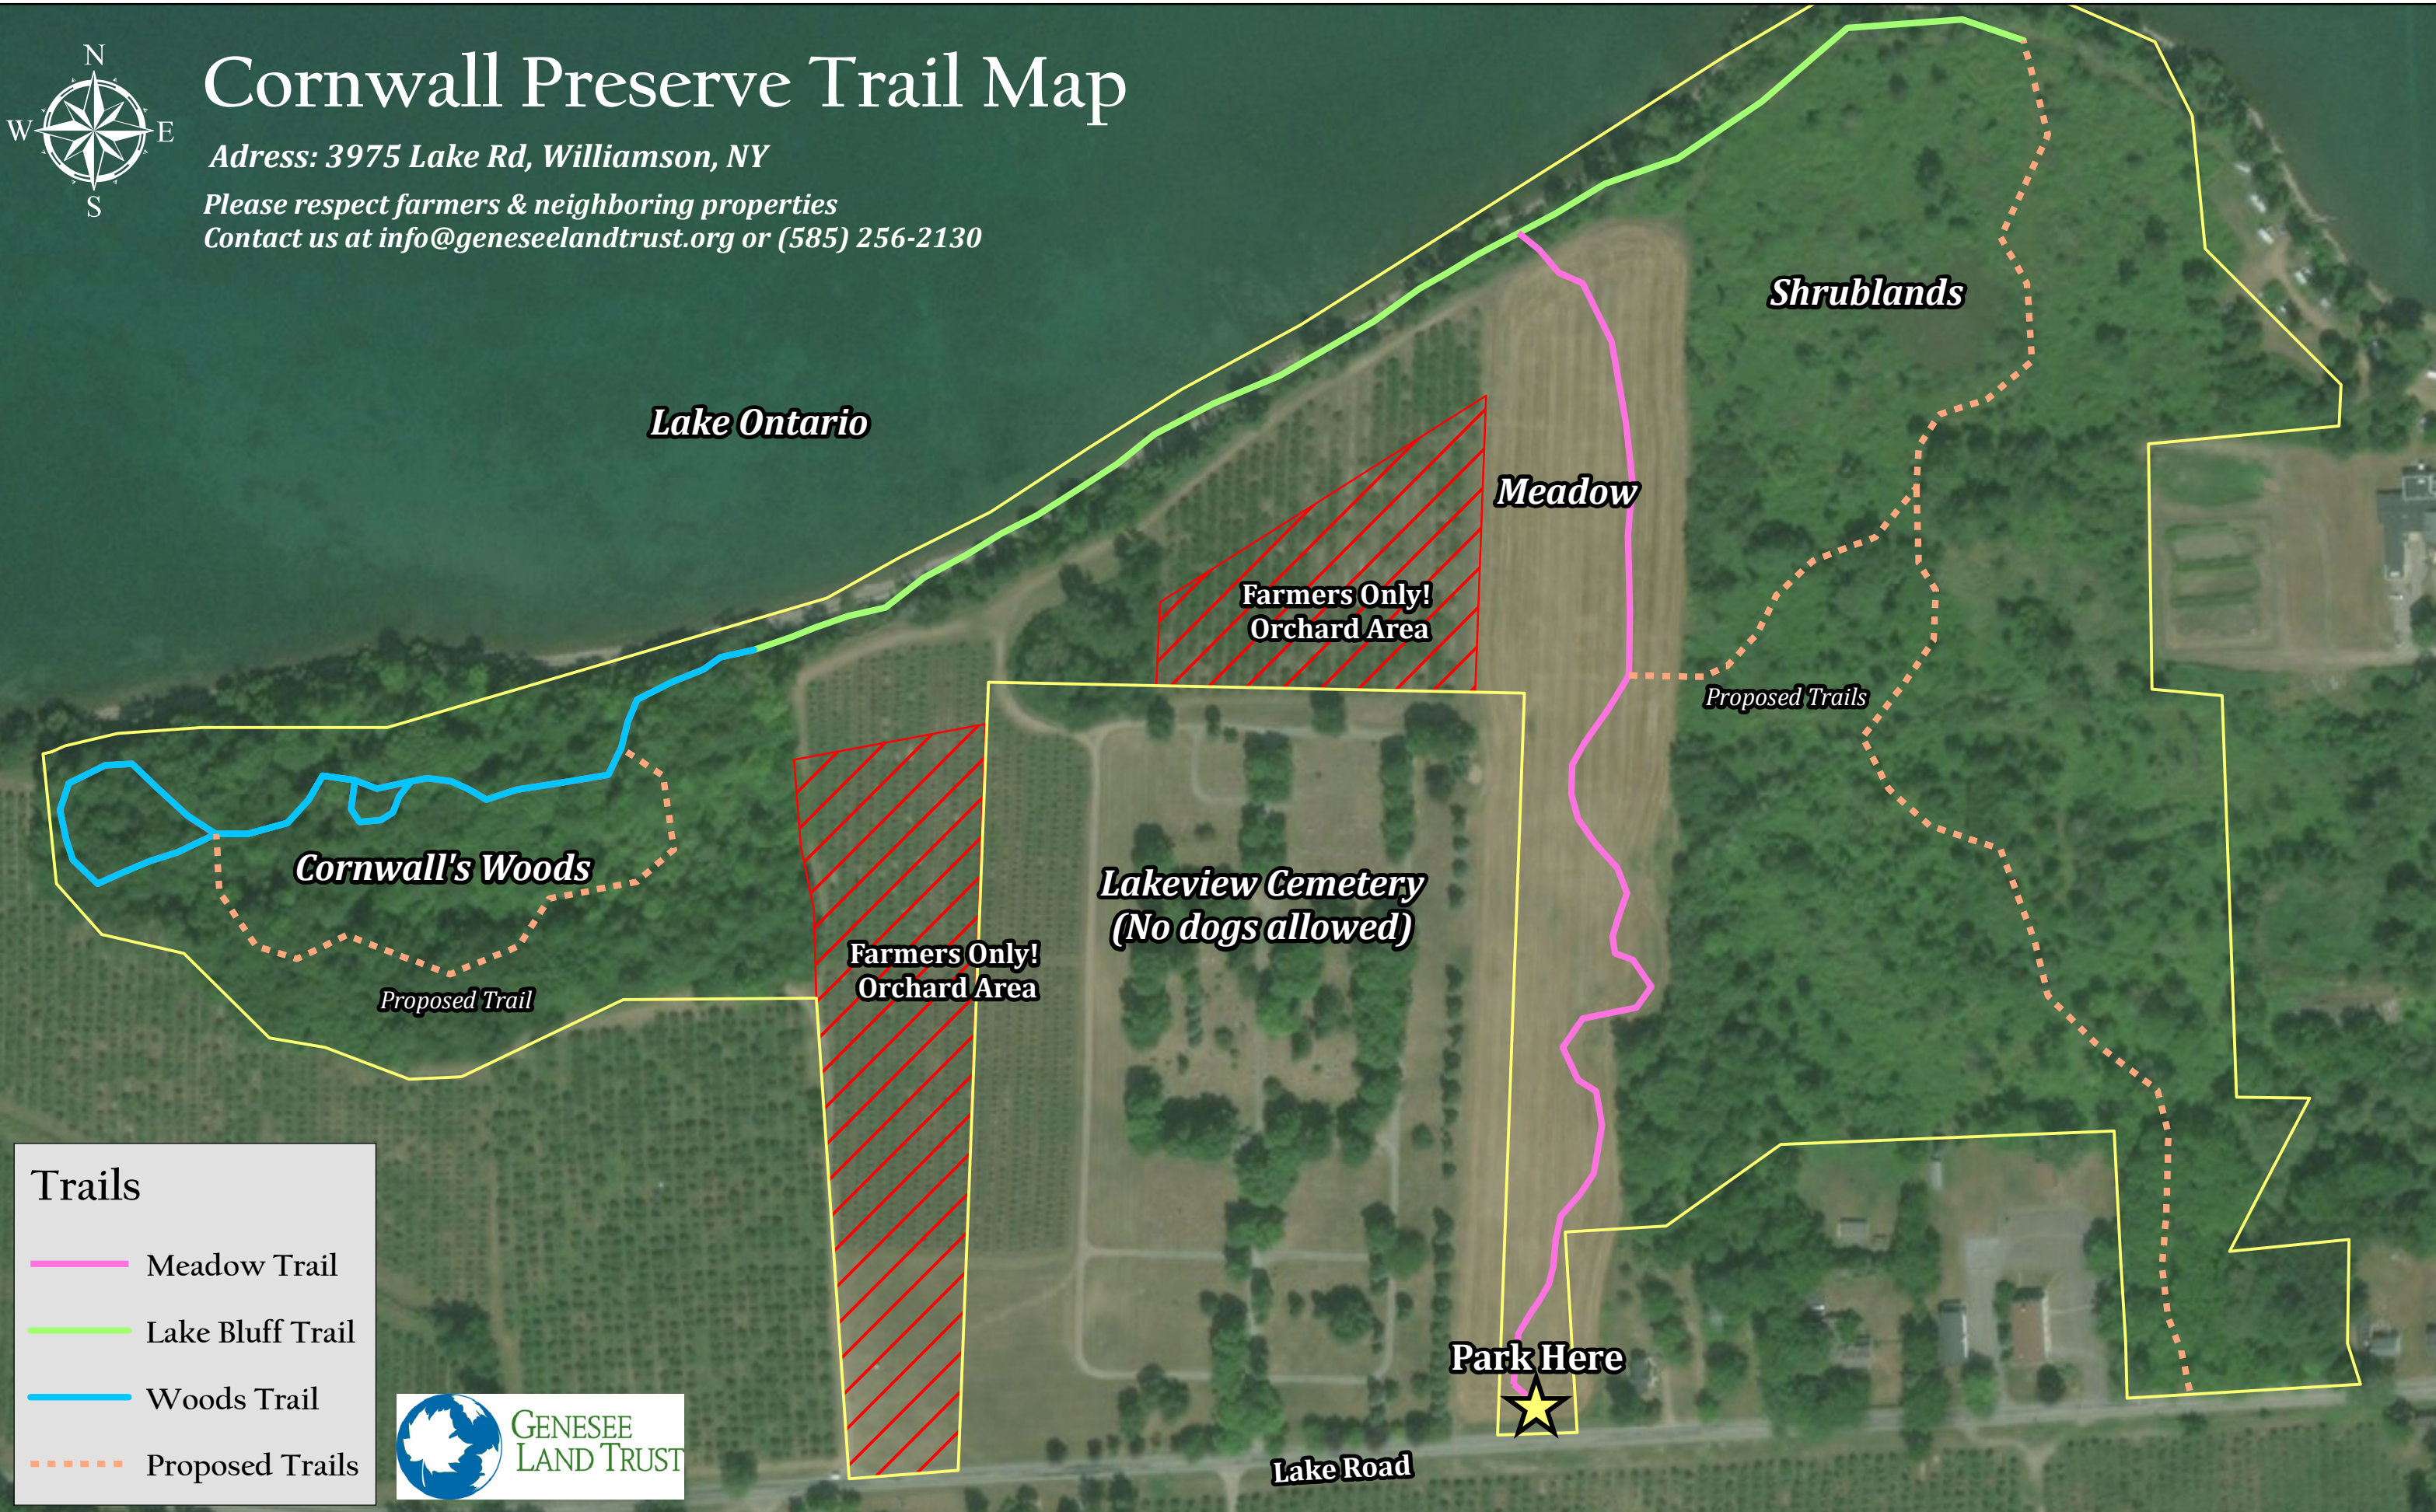

Cornwall Preserve Trail Map

Address: 3975 Lake Rd, Williamson, NY

Please respect farmers & neighboring properties

Contact us at info@geneseelandtrust.org or (585) 256-2130

Lake Ontario

Shrublands

Meadow

**Farmers Only!
Orchard Area**

Proposed Trails

Cornwall's Woods

Proposed Trail

**Farmers Only!
Orchard Area**

**Lakeview Cemetery
(No dogs allowed)**

Park Here

Lake Road

Trails

-  Meadow Trail
-  Lake Bluff Trail
-  Woods Trail
-  Proposed Trails