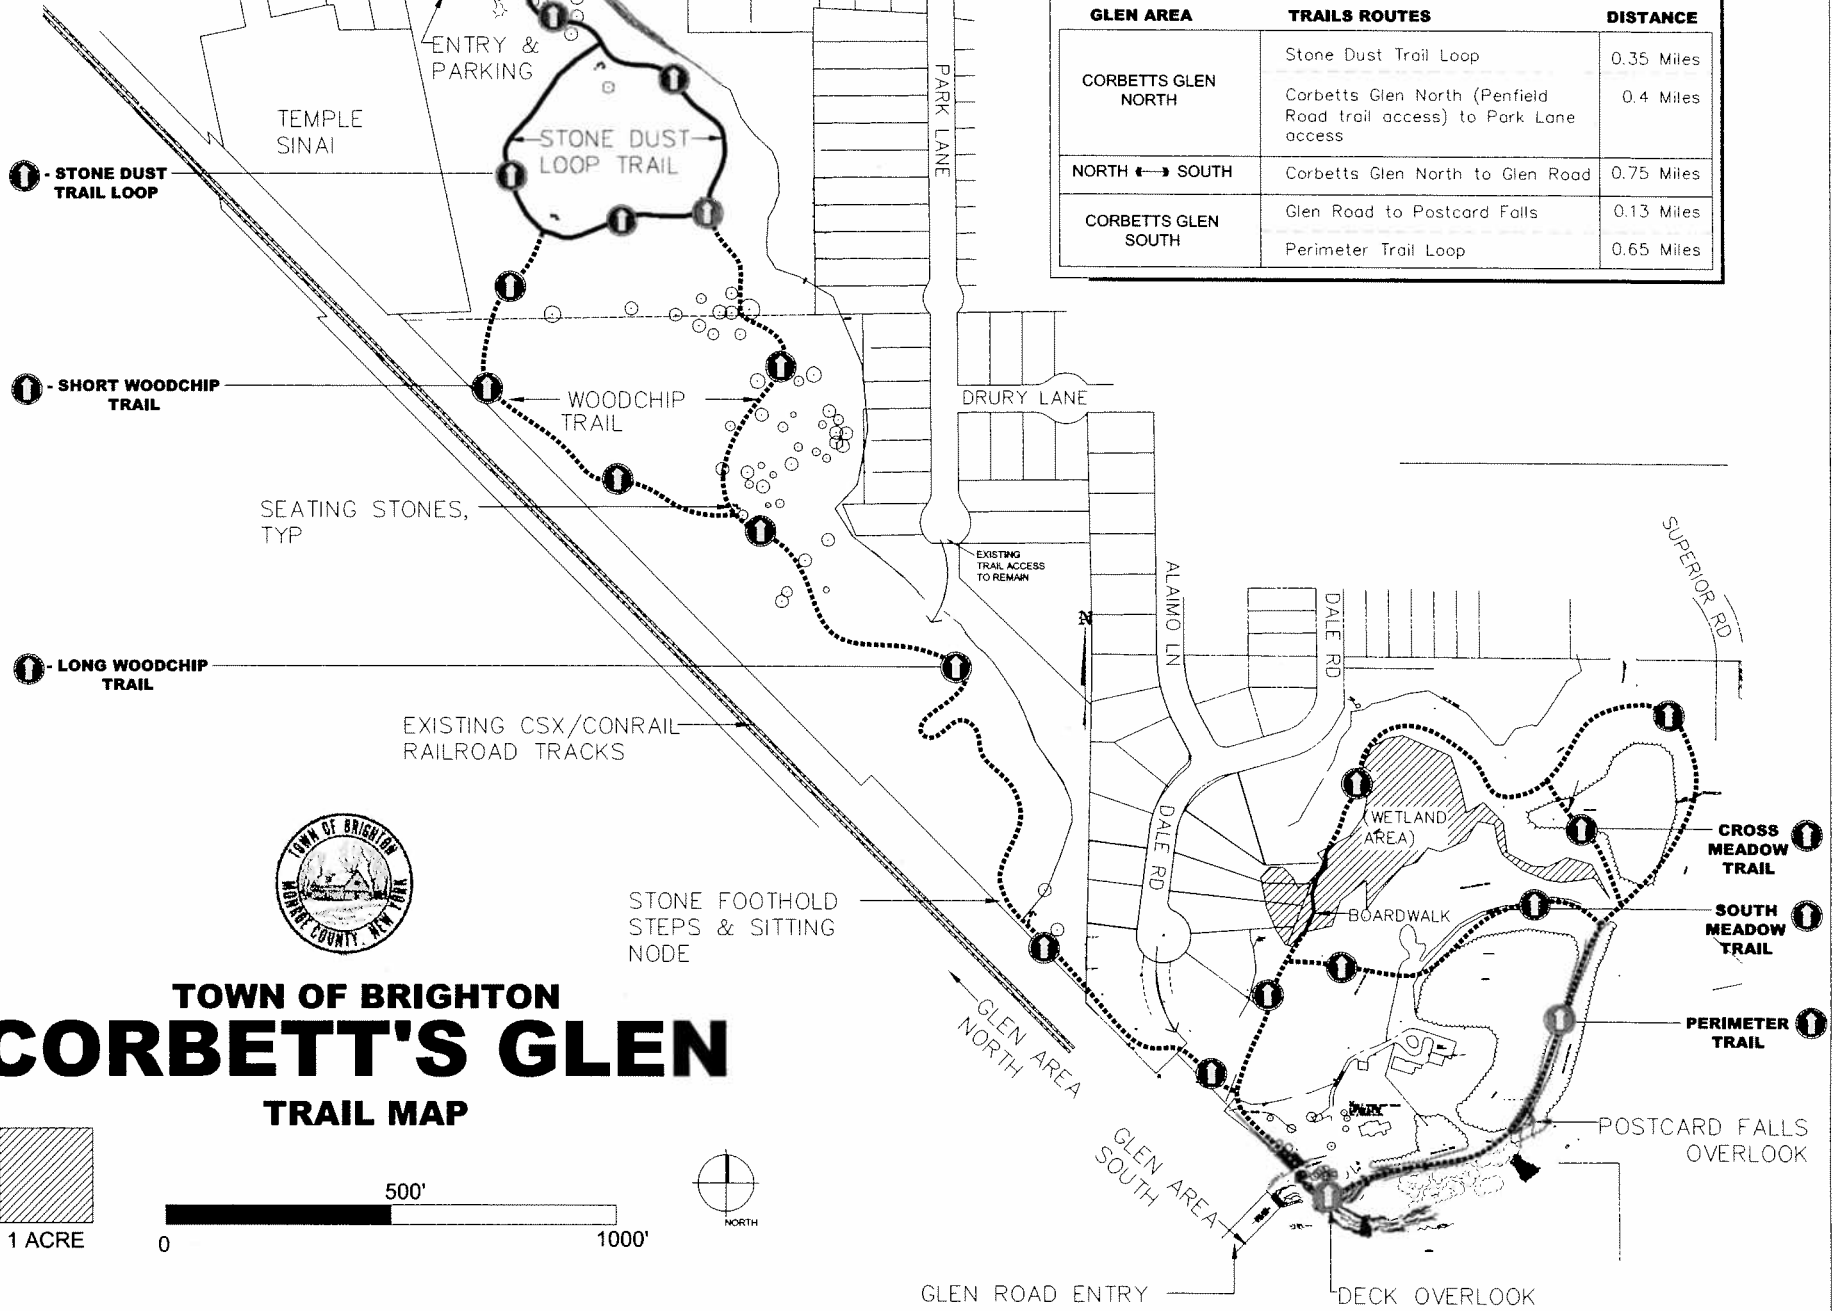

.14 MILES TO LANDING ROAD .5 MILES TO ELLISON PARK TRAILHEAD

PENFIELD ROAD (COUNTRY ROAD 269)

TRAIL DISTANCES:

GLEN AREA	TRAILS ROUTES	DISTANCE
CORBETTS GLEN NORTH	Stone Dust Trail Loop	0.35 Miles
	Corbetts Glen North (Penfield Road trail access) to Park Lane access	0.4 Miles
NORTH ↔ SOUTH	Corbetts Glen North to Glen Road	0.75 Miles
CORBETTS GLEN SOUTH	Glen Road to Postcard Falls	0.13 Miles
	Perimeter Trail Loop	0.65 Miles

TOWN OF BRIGHTON
CORBETT'S GLEN
TRAIL MAP

GLEN ROAD ENTRY

DECK OVERLOOK